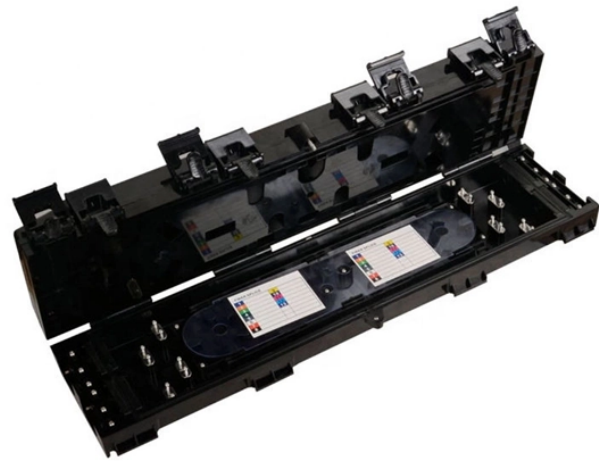

## Malaysia 850nm Optical Module

## Malaysia 850nm Optical Module

MINI-GBIC-SX-MM850 1000BASE-SX SFP 850-nm 550-m DDM Duplex LC MMF Optical Transceiver Module 1000BASE-SX, SFP Transceiver, MM (850nm, 550m, LC).

Product Description Optical Module 2s 1.25G 550m Wave Step 850nm Standard LC Full goods. You need to get the number of projects inbox me.

HUAWEI 02315204-U eSFP-GE-SX-MM850 Network Optical Transceiver, eSFP, 1000BASE-SX 850nm 0.55km LC Multi-mode SFP Module

Optomarine's 850nm optical module for communication links is excellent for long-distance transmission and is the best solution to prevent malfunctions due to noise in industrial sites. This product transmits ...

Buy 850nm IR Emitter Modules. element14 Malaysia offers fast quotes, same day dispatch, fast delivery, wide inventory, datasheets & technical support.

The transceiver consists of three sections: a VCSEL laser transmitter, a PIN photodiode integrated with a trans-impedance preamplifier (TIA) and MCU control unit. All modules satisfy class I laser safety ...