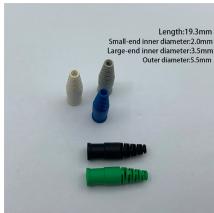

VALUE: Cost-effective solution compared to cable ladders. Package quantity: 2. Depend on our high-quality, durable networking products, and accessories that are made for frequent use. ...

Kable Kontrol® Cable Tray Spider Bracket is a type of wall bracket suitable for smaller trays, especially for 2" and 4" cable trays. It can also be used as floor support.