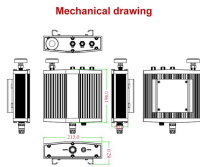

The precision power distribution cabinet is a smart cabinet that collects all energy data at the end of the data center room. High-precision measurement data is provided for the terminal energy monitoring ...