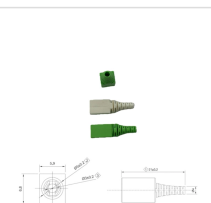

We offer Cable Tray in Malawi in different specifications at competitive market prices. Our range is customized and passes stringent quality tests, before reaching the market.