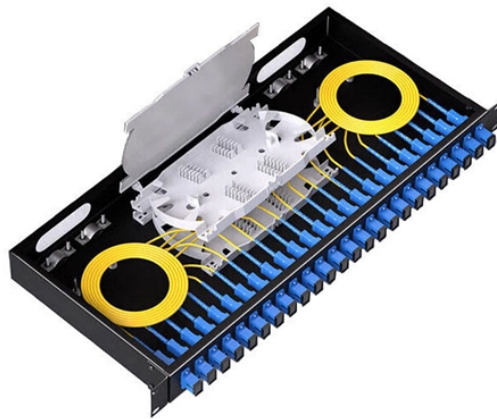

Making of Mobile Power Distribution Boxes on Construction Sites

Making of Mobile Power Distribution Boxes on Construction Sites

That's where temporary power distribution systems step in as your unsung heroes. Think of them as the circulatory system of your job site – mobile distribution boxes pumping power where ...

Named for the way power cables extend outward like spider legs, these boxes offer a reliable and efficient solution for temporary power distribution in environments without permanent...

Temporary job sites don't always come with permanent power and that's where a spider box comes in. These portable power distribution units allow ...

Have you ever been frustrated by a lack of power available at your job sites? Look no further than this custom designed Temp Power Box to handle all your needs. Including a parts list to ...

This article explains how temporary construction power boxes work, the key components involved, and how E-abel portable electrical enclosures combined with industrial connector systems ...

work requires electrical power for many purposes. However, exposure to weather, frequent relocation, rough use and other conditions not normally encountered with conventional wiring systems ...

A temporary power distribution box (TPDB), often called a spider box, functions as a portable electrical hub that centralizes and protects power distribution on a job site. This device ...