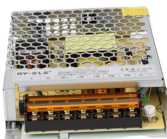

Maintenance Optical Distribution Box with 6 Cores

Maintenance Optical Distribution Box with 6 Cores

Linkwell's Fiber Termination Box provides a high-density wall-mounted solution for next-generation networks, which aims to provide and manage maximum numbers of fiber terminations in a ...

6 Cores Fiber Distribution Box FDB-106B IP-55 SC Connector PLC Splitter Fiber Distribution box (FDB), known as optical Distribution box (ODB) as well, is a compact fiber management product of small size.

The HTB8009 6 Ports FTTH Termination Box is a compact, multi-functional distribution enclosure specially designed for final fiber termination at the user end in fiber-to-the-home (FTTH) ...

The distribution box can hold 6 cores termination and install 1×4 fiber optic splitter to distribute optical cable and split optical signal.

FBR-11606 Fiber-Optic Distribution Box, 6-Core is a high quality product by Bud Industries used for electronic enclosure applications.

We offer a wide range of 1-24 core FDB boxes and ODF cabinets for indoor/outdoor FTTH deployment. Durable, IP65 rated, and easy to install. Browse our models and get a wholesale quote.