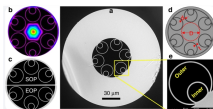

Manufacturer & distributor of powerdistributionenclosures including aluminum, polyester & stainless steel electrical enclosures that are certified & accepted worldwide for all increased safety areas.