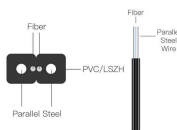

Find your distribution enclosure easily amongst the 112 products from the leading brands (RITTAL, BOPLA, ROSE, ...) on DirectIndustry, the industry specialist for your professional purchases.

Custom power distribution boxes featuring precise sheet metal fabrication, designed for efficient power management. Available in various sizes with high-quality materials and professional finishing for ...