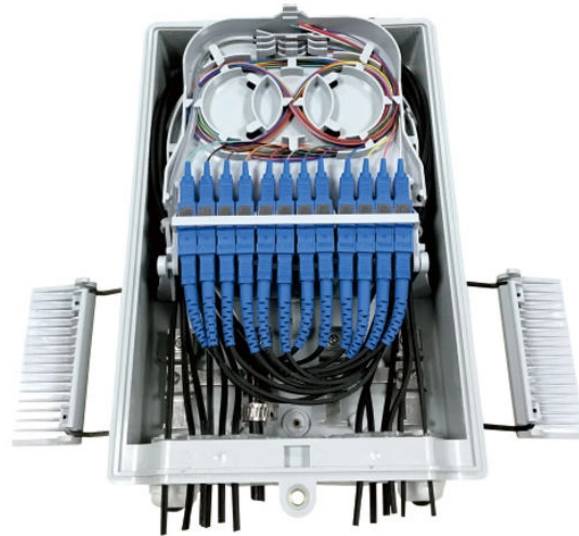

Madagascar Price of Butterfly-shaped Optical Cable G 652

Madagascar Price of Butterfly-shaped Optical Cable G 652

Find out all of the information about the Prysmian Group product: single-mode optical cable G.652 Series. Contact a supplier or the parent company directly to get a quote or to find out a price or your ...

Types of Butterfly Cables A butterfly cable —also known as a figure-8 cable due to its distinctive shape—is a specialized fiber optic or communication cable widely used in telecommunications, data ...