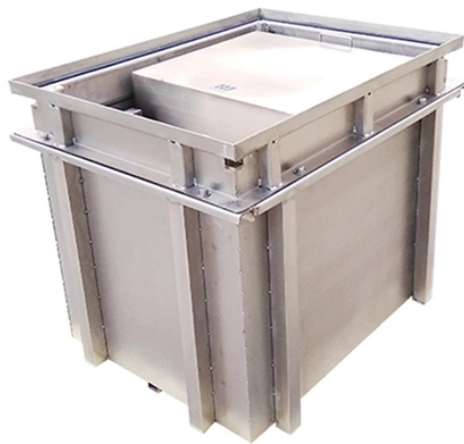

Machine for repairing fiber optic cables

Machine for repairing fiber optic cables

When cleaning the end face is not effective, Thorlabs' TUK05 Touch-Up Polishing Kit allows worn fiber connector end faces to be repaired by polishing out the scratches. The kit includes polishing supplies ...

Types of Automatic Fiber Optic Cable Cutting Machines An automatic fiber optic cable cutting machine is an essential tool in telecommunications, data networking, and fiber optic manufacturing industries. ...

Fiber Optic Network Repair and Maintenance Equipment Set includes a fusion splicer, an optical time domain reflectometer (OTDR), a visual fault locator (VFL) and a fiber launch cable box, as well as ...