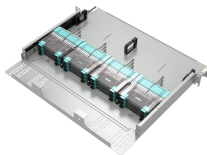

LoRa handheld portable base station

The MPO-24 connector is roughly the same size as an SC connector but can provide up to 24 times the density, thereby providing significant space and cost savings. Additionally, it offers consistent user ...

The MPO 24-pin connector is probably the most cost-effective way to apply duplex and parallel optics, providing 24 pins in one connector, higher density than 3 MPO 8-pin or 2 MPO 12-pin ...

Mouser offers inventory, pricing, & datasheets for MPO 24 Fiber Fiber Optic Cable Assemblies.

It features premium single mode MPO-24 female connectors and an optical cable for optimal performance. The MPO-24 connector is roughly the same size as an SC connector but can provide ...

MPO connectors use a “barrel sleeve” adapter that simply holds one male and one female MPO “plug” together. The male guide pins fit into the female holes to ensure precise fiber alignment.

The MPM24-MPM3080M3Z-1 from L-com is a breakout conversion cable that comes with a MPO24 (w/ pins) to 3xMPO8 (w/ pins) connector configuration. This aqua blue fiber optic cable with 24 fibers ...

Aviation Connectors 5A, Lsgoodcare GX12-6 Metal Aviation Plug Kit, Including 10Pairs 6 Pin 12MM Plug Thread Male Female Panel Socket and 10Pcs Aviation Plugs Cap