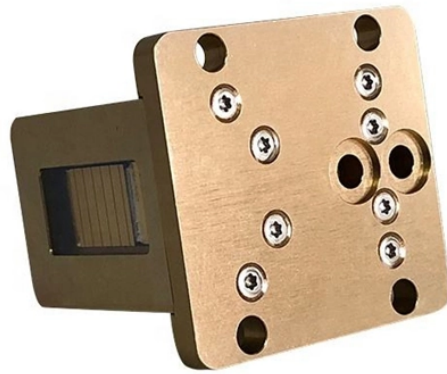

## MPO24-pin aviation connector

## MPO24-pin aviation connector

Connectors secure with a quarter turn when mated, yet unlock and pull apart with minimal force. All have the same pin and socket configurations as MIL-DTL-26482, so they are compatible with other ...

LoRa handheld portable base station

The MPO-24 connector is roughly the same size as an SC connector but can provide up to 24 times the density, thereby providing significant space and cost savings. Additionally, it offers consistent user ...

It features premium single mode MPO-24 female connectors and an optical cable for optimal performance. The MPO-24 connector is roughly the same size as an SC connector but can provide ...

MPO connectors use a “barrel sleeve” adapter that simply holds one male and one female MPO “plug” together. The male guide pins fit into the female holes to ensure precise fiber alignment.