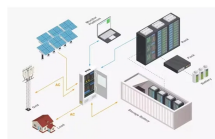

Explore a wide range of our Qsfp28 Switch selection. Find top brands, exclusive offers, and unbeatable prices on eBay. Shop now for fast shipping and easy returns!