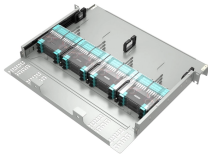

Lower Access Cable Tray

Lower Access Cable Tray

In addition to providing ease of access to cables post-installation, J-Hooks provide installers with the flexibility to route through tight spaces on site. Our pre-assembled J-Hooks are mounted with various ...

Cable Management Beneath most desks in the modern workplace is a growing chaos of cords. The Steelcase Universal Cable Management Kit makes neat work of power access. The cable ...

Cable trays and baskets are designed to help support and route cable bundles in an organized manner along ceilings or walls. Shop for cable tray systems now.