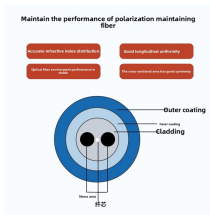

Low-noise fiber optic panel overseas warehouse

Buy premium Fiber Optic Patch Panels - unloaded or pre loaded. Choice of 8, 12 & 24 ports fiber panels for multimode and singlemode fiber cable. Shop now.