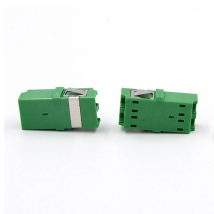

Low-loss photovoltaic combiner box distributor

Low-loss photovoltaic combiner box distributor

A solar combiner box combines multiple DC inputs from a solar array. It also improves overall safety and ease of installation. We offer both standard solar combiners and Midnite Solar's new disconnecting ...

PV Combiner Box is a distribution unit on the DC side of photovoltaic systems, used to combine multiple PV string outputs to inverter inputs. It integrates overcurrent protection and surge protection ...

ETEK Solar manufactures high-quality combiner boxes designed for solar photovoltaic systems, offering reliable performance and comprehensive protection for solar power systems of all sizes. From ...

Our combiner box has fused both the positive and negative incoming lines for ultimate safety and protection. Our high-current ceramic fuse links and UL-approved holders provide a variety of ...