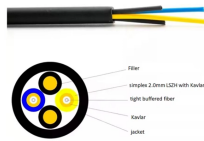

Low-loss photovoltaic combiner box distributor

Low-loss photovoltaic combiner box distributor

A solar combiner box combines multiple DC inputs from a solar array. It also improves overall safety and ease of installation. We offer both standard solar combiners and Midnite Solar's new disconnecting ...

PV Combiner Box is a distribution unit on the DC side of photovoltaic systems, used to combine multiple PV string outputs to inverter inputs. It integrates overcurrent protection and surge protection ...