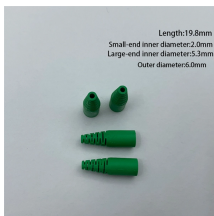

LoRawan outdoor base station

Low Signal Attenuation: Offers low attenuation of 0.25 dB/km at 1550 nm and 0.35 ...

In addition to our stocked single mode patch cables, we offer a custom fiber optic patch cable service with many options eligible for same-day shipment. Please contact Tech Support for assistance ...

Singlemode patch cables are designed for long-distance, high-performance fiber optic connections. Built with a smaller core size, typically 9 microns, these cables allow light to travel directly down the fiber ...