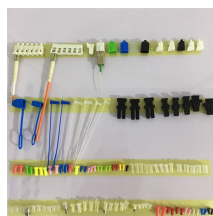

Server Technology produces the highest quality Data Center rackmount power distribution units (PDUs) and monitoring solutions.