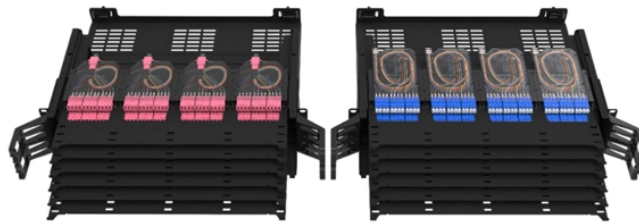

## Lithuanian construction site electrical distribution box brands

In our service portal, we offer a wide selection of construction site power distribution units in various sizes and configurations to meet the needs o...

Electrical equipment for construction site. Cear manufactures construction site electrical equipment such as construction site panels, medium voltage junction boxes, distribution kiosks and temporary tunnel ...

Find your distribution enclosure easily amongst the 112 products from the leading brands (RITTAL, BOPLA, ROSE, ...) on DirectIndustry, the industry specialist for your professional purchases.

From decentralized energy, signal and data distribution to distribution boxes for smart buildings, we offer the right solution. We mount any electronics in the manifolds! All options are open here, and the ...