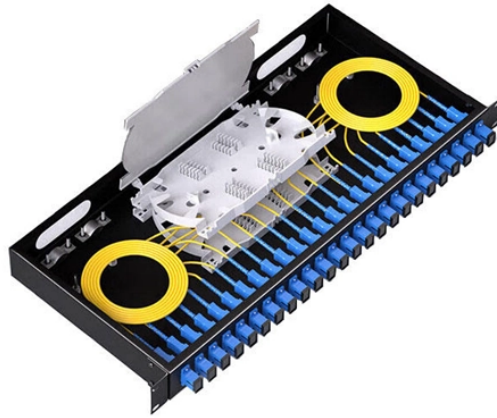

Lithuanian Professional Network Cabinets

Lithuanian Professional Network Cabinets

Premium-Line Server Cabinets are available in standard 19", 600 x 800, 800 x 800 sizes, but not limited to these two options of size. We mainly supply the 27U, 32U, 37U, 42U types. The front door is ...