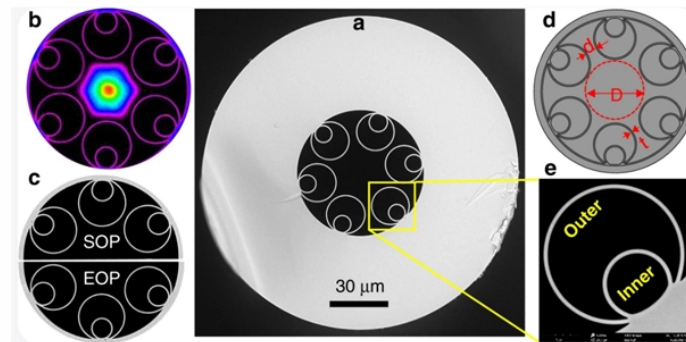

Lithuanian Power Distribution Automation Remote Control System

Lithuanian Power Distribution Automation Remote Control System

In Lithuania, Klaipeda Electricity Networks has installed an SA system as well as terminals from ABB in the Uostas substation, plus a network control system based on S.P.I.D.E.R. Compact in the Klaipeda ...