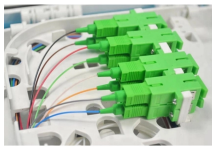

As the leading cable tray manufacturers and suppliers, JLH Electric offers a wide range of accessories and spare items, including tray supports and tray connections. We can provide custom design and ...