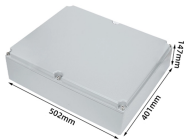

## Lithuanian Integrated Power Cabinet 47U

47U FI CABINETS Height: 2308mm 47U 600mm x 1000mm FI Server Cabinet 47U 600mm x 1200mm FI Server Cabinet

47U 19" DataCenter Rack cabinet measuring 800 x 1200 x 2212 mm created and ...

Dimensions: 42/47U 600 or 800x1000/1100/1200 mm • Ready for cold / hot corridor containment. • Ample variety of accessories. • Maximum inner space for servers. • Professional cable management ...

47U rack enclosure with 800 mm width houses, organizes and secures rack equipment in high-density server and IT networking areas. SmartRack® 47U server rack is designed for network wiring closets, ...