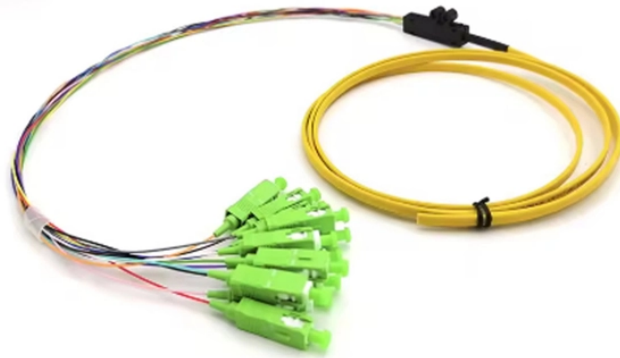

List of switches for water and electricity distribution boxes

List of switches for water and electricity distribution boxes

This standard describes requirements for numbering and labeling of real property electrical distribution equipment, circuits, and site lighting at Lawrence Livermore National Laboratory.

Learn about how switchboards are used to safely distribute electricity throughout commercial and industrial facilities.

Learn about the many common types of wall and ceiling electrical boxes for switches, outlets, light fixtures, ceiling fans, and junction boxes.

The legend is a list of the symbols to be used on SPU electrical design drawings (Figure B-1). The symbols are based on National Electrical Manufacturers Association (NEMA), Industrial Control ...

Electrical plans show where outlets, switches, lighting, and other electrical elements should be placed within a space. In this article, you'll find a collection of electrical plan examples for ...

Distribution boards, often referred to as electrical panels or breaker boxes, serve as the nerve center of any electrical system. Here we explore the crucial parts of a distribution board and gain insights into ...