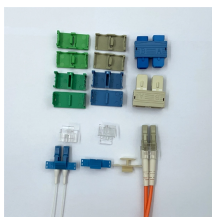

DATA ADJUSTABLE, EASY TO USE

SET INCREASE DECREASE POWER SWITCH

Refers to the approximate height of a cable tray used for specifying. Selecting a specific height will show cable trays with that height, as well as cable tray accessories compatible with that height.

Custom manufacturer of cabletrays made from aluminum, fiberglass reinforced plastic (FRP), galvanized and stainless steel materials. Suitable for supporting insulated electrical cables.

In this tutorial, you'll learn about Python List type and how to manipulate list elements effectively.