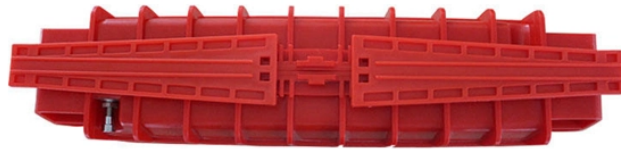

List of Industrial Cable Tray Projects

List of Industrial Cable Tray Projects

There are a few types of cable trays including: solid-bottom trays, cable channel or trough trays, ventilated trays and ladder trays. There are a large number of cable tray fittings that are made ...

Fabricated in numerous styles (wiremesh, ladder, ventilated trough, channel, and solid-bottom) and sizes, cable tray provides the greatest versatility among cable support systems, while offering ...

Our signature cable tray system, Snap Track channel tray, which requires fewer supports and less labor to install, saves on total installed costs.

The various kinds of cable trays used in commercial and industrial settings include stainless steel trays, perforated cable trays for better ventilation, and ladder type trays for effective ...

Discover comprehensive industrial cable tray solutions for efficient electrical installations. Learn about advanced features, cost benefits, and versatile applications for commercial and industrial projects.

These cable trays are specifically designed to enhance safety, efficiency, and maintainability across various industrial applications. Our industrial cable trays are typically designed in an open, ladder-like ...