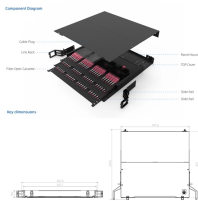

Head Office: Oneplus Electrical Company BD Kader Tower (6th FLOOR), 128 Jubilee Road, Chattogram, Bangladesh. Phone: 0233335626, 01875-839960, 01812-024897