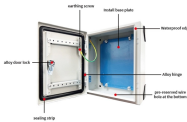

Lighting distribution box complete set kw

Lighting distribution box complete set kw

Explore our selection of circuit breaker enclosures, switches, luminaires and other distribution tools. Installation, instruction and more resources are available for each product.

Understand distribution boxes (DB boxes) in 5 minutes. Learn about types, components, functions, and uses. Find the perfect DB box for your needs.

Product Summary: QVWWTYXD Lighting Distribution Box Electric Box Electric Control Box Control Box Household Indoor Complete Set of Open Leakage Wiring 16 Circuits

Complete sets of distribution boxes, distribution panels, control panels, control boxes, power supply cabinets, electrical cabinets, etc.

From decentralized energy, signal and data distribution to distribution boxes for smart buildings, we offer the right solution. We mount any electronics in the manifolds! All options are open here, and the ...