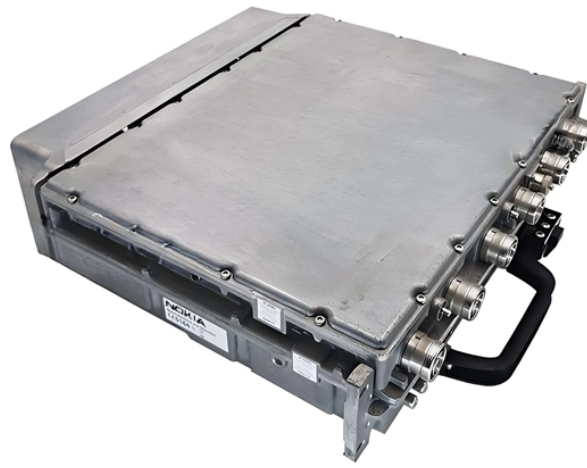

## Light-up Miniature Busbar

## Light-up Miniature Busbar

Blue Sea Systems BusBars distribute positive wires or collect negative returns. They range in capacity from 100A to 600A, with a variety of terminal stud configurations.

Marine Bus Bar 12V 150A 1/4" Stud Power Distribution Block, Buckle Designed Bottom Battery Busbar, Automotive Buss Bar 12v for Car, Boat and Solar Wiring (Black+Red)

At just over 4" in length, Pacer's mini bus bar is great for use in cramped applications where limited space is an issue. Each Pacer mini bus bar is rated for 100 amps continuous power and is made ...

Blue Sea Systems BusBars distribute positive wires or collect negative returns. They range in capacity from 100A to 600A, with a variety of terminal stud configurations.

Altech has added a new line of UL489 Busbars to its product range with ratings of up to 115A. They are UL recognized for use with most of Altech's competitor's UL489 Miniature Circuit Breakers.