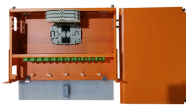

## Light Fiber Terminal Box

## Light Fiber Terminal Box

CommScope wall boxes offer efficient fiber connectivity. Easy installation, versatile sizes, and superior cable management.

6-Core FTTH Fiber Distribution Termination Box with 6 SC APC Adapters, IP65 Waterproof, Wall-Mount Enclosure for Residential/Commercial Fiber Optic Splicing & Management (with 6 APC Adapter)

Our LGX Chassis Fiber Optic Enclosures are made in the USA, with options including heavy gauge steel and lightweight aluminum termination boxes. These enclosures are designed to house your fiber ...

Techlogiks fiber terminal box can be applied in the straight through and branch connection of indoor optical cables, available for the distribution connection of various optical fiber systems, fit for wall ...

The Wall Mounted Fiber Optic Terminal Box, available at OpticBuilds , is designed for FTTH and ISP broadband installations. Featuring 1 bulkhead for SC/LC adapters and 1 pre-terminated single ...

FTTH Termination Box available for the distribution and terminal connection for various kinds of optical fiber system, Some are used for indoor cabling and others are designed to install on outdoor pole or ...