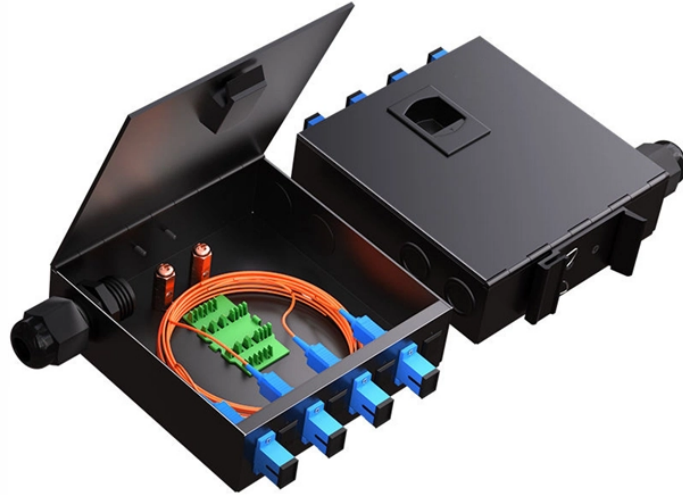

Light Drawing Module

Light Drawing Module

Check out our led drawing board selection for the very best in unique or custom, handmade pieces from our framing shops.

Optimize your artistic journey with the 10 best LED light panels for drawing, but which models will truly illuminate your creativity? Discover more inside!

Portable Drawing Pad and LED Board for Sketching, Cricut Projects, Art. Need help?

Explore a diverse selection of LED light pads and tracing tables designed for artwork, drawing, and crafting projects. Shop Walmart today for Every Day Low Prices.

Take your crafting, tracing, and drawing to new heights with the Artograph LightPad 930 LX. For unparalleled illumination, comfort, and convenience, this lightbox is a must-have for artists, ...

Blick carries a wide selection of light tables and light boxes. Great for tracing, transferring designs, slide viewing, and more. Shop our selection online.

A4 LED Light Box for Tracing and Drawing - Ultra Thin Adjustable Light Table, USB Trace Light UP Pad Screen, Small Copy Board Tracer for Kids Artists, Sketching, Stenciling, and Art Crafting. Shop ...