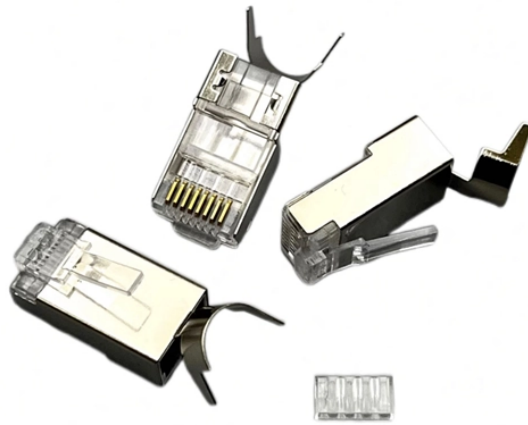

Liechtenstein Transparent Optical Cable DWDM Cost

Liechtenstein Transparent Optical Cable DWDM Cost

Of particular note, the HTF HT6000 series is a compact, high-capacity, and cost-effective OTN optical transmission system. Designed with a CWDM/DWDM universal platform, it supports ...

All Companies and suppliers for liechtenstein-customs-clearance-transparent-optical-cable-om3 Find wholesalers and contact them directly Leading B2B marketplace Find companies now!

Fixed wavelength DWDM transceivers are the lowest upfront cost, offering variants for any network requirement. Tunable transceivers are more expensive but offer flexibility for inventory and urgent ...