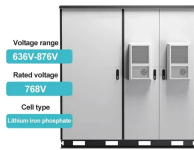

4Lasers offers dielectric thin-film based wavelength-dependent beam splitters, combiners, separators. These optical elements feature high reflection dielectric coatings on the front side and antireflection ...

Umicore is a leading developer and manufacturer of sputtering targets and evaporation materials for all microelectronic / optical applications. The extensive product portfolio is supported by an excellent ...