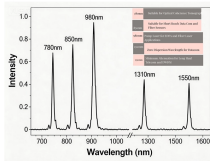

The Medusa Subsea Cable System has officially landed in Libya, marking a significant milestone in efforts to rebuild and modernize the country's digital infrastructure after the civil war.