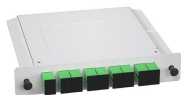

As a flameproof box manufacturer, SUREALL provides different types of explosion proof boxes and fittings. SUREALL innovated the advanced machining and ...