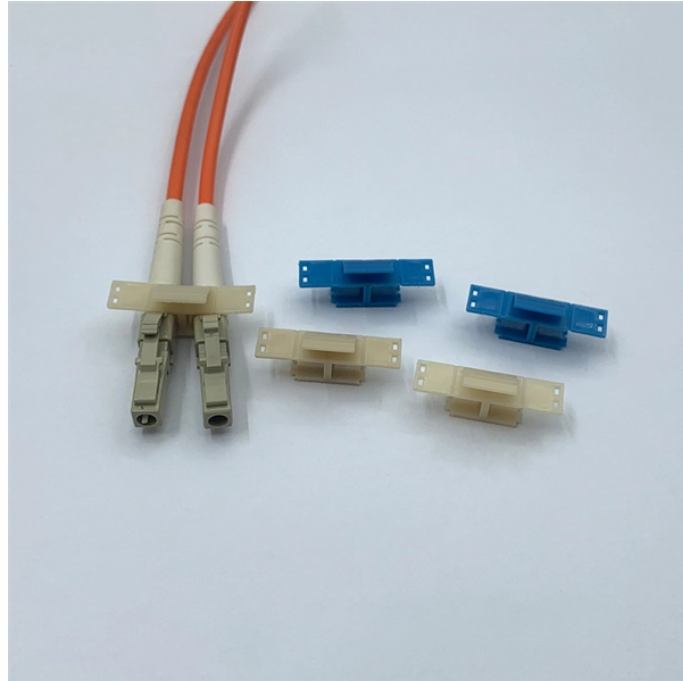

## Lebanon Test Cabinet IP54

Box-type water jet test chamber & open-type water jet test device available. Fitted with 2 nozzles of 6.3 mm diameter for IPX5/6K, and 12.5 mm diameter for IPX6.

The tests are carried out by means of a dust chamber with a sealed test cabinet, in which talcum powder is kept in suspension by means of an air steam. The talcum powder must be prepared in such a ...