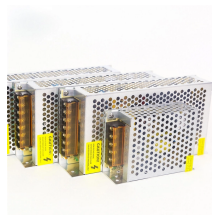

Cable Trays are designed to meet most requirements of cable and electrical wire installations and comply to local and international standards of fabrications and finishes.