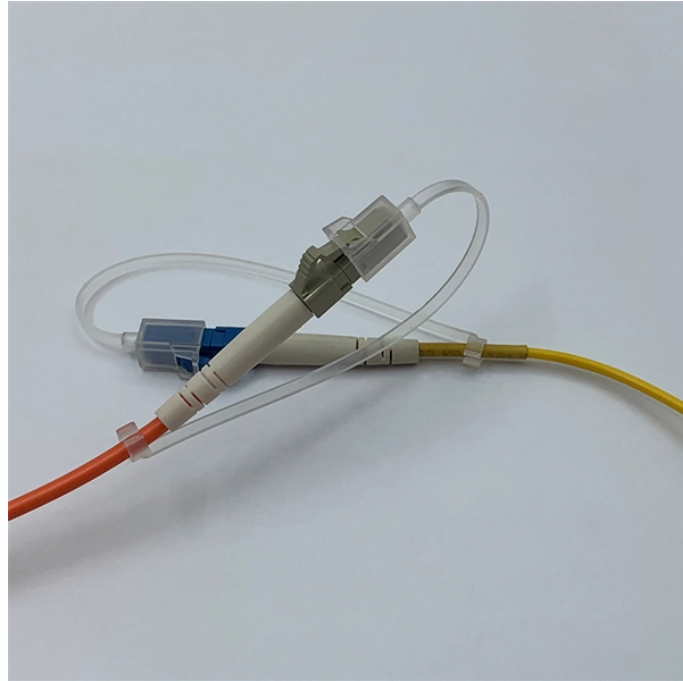

Lebanese Outdoor Wiring Box Anti-Catalytic Resistance

Lebanese Outdoor Wiring Box Anti-Catalytic Resistance

We use these boxes extensively for outdoor kitchen installations and landscape lighting systems where multiple circuits converge. The generous capacity makes troubleshooting and modifications much ...

Terminal boxes must be constructed from either steel sheet or weather-resistant reinforced plastic, subject to approval, to ensure durability and compliance with IP ratings.

Choose from our selection of corrosive environment electrical boxes, including outlet boxes and covers, weatherproof outlet boxes and covers, and more. Same and Next Day Delivery.

Constructed from industrial-grade PVC, this round junction box offers resistance against corrosion, impact, and high temperatures. Unlike low-quality alternatives, the Courbi box doesn't crack or ...

Browse a wide selection of electrical enclosure boxes for indoor and outdoor use. Find waterproof, dustproof options with mounting plates and brackets.