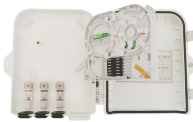

Outdoor electrical wiring might not be the most glamorous part of construction, but it's the backbone of safe, functional, and durable buildings. In a climate as demanding as Saudi Arabia's, ...