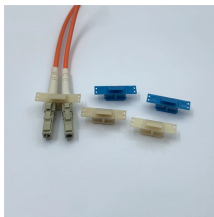

Exact specifications should be obtained from the product data sheet. Once available stock of this product has been depleted, manufacturer standard package and lead time will apply. Buy now, ships ...

The L-com FCA-LCLC-DPS1Z-03 is a Duplex single mode fiber optic patch cable, with LC to LC connectors. The L-com FCA-LCLC-DPS1Z-03 is constructed with 9/125 OS1 single mode fiber, and ...