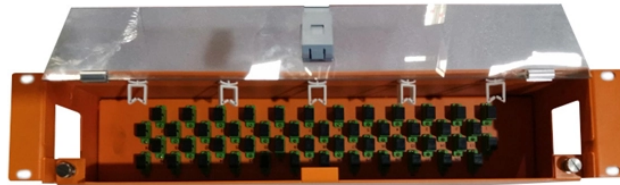

Lc fiber optic patch cord short connector

Lc fiber optic patch cord short connector

Discover the full collection from LC, <https://lcouture/collections/active>>Activewear, <a ...

Our auctions include various interests, from chic apparel and accessories like scarves, handbags, and watches to exquisite Shop LC jewelry, such as rings, earrings, bracelets, and necklaces set with ...

Mouser offers inventory, pricing, & datasheets for Patch Cord LC Singlemode Fiber Optic Cable Assemblies.

Fiber optic patch cords are used for short distance installations that connect to patch panels, switches and telco equipment. We supply patch cords in single mode and multi-mode options. The most ...