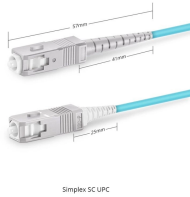

Fiber optic adapters (also called couplers) are designed to connect two fiber optic cables together. They come in versions to connect single fibers together (simplex), two fibers together (duplex), or ...

The Suncall America LC Adapter Series combines all the benefits of a highly compact design with the high-optical performance required by today's most demanding fiber optic and networking applications.