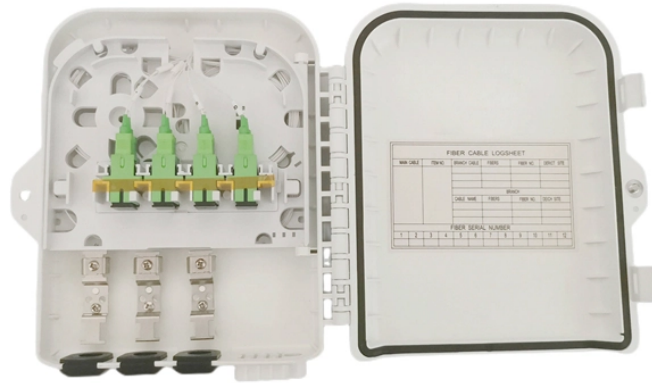

Lc adapter four-way symmetrical

Lc adapter four-way symmetrical

Designed for high-density applications, the quad LC adapter from Molex provides a 4-position LC adapter solution. Four LC ports are provided in 1 adapter, allowing for multiple LC connectors to be ...

Fiber optic adapters are typically connecting cables with similar connectors (SC to SC, LC to LC, etc.). Some adapters, called "hybrid", accept different types of connectors (ST to SC, LC to SC, etc.).

Fiber Optic Adapter LC 4Way Blue, LC Optical Adapter, LC/PC Adapter SM / MM Features
Conforms to Telcordia GR-326-CORE standard
Conforms to YD/T-1272.3 standard Good interchangeability, low ...

SANWA's LC Series delivers the highest optical performance with compact innovative engineering and new designs. We use the highest industry standards to meet and exceed our customers' ...

TIA-604-10, FOCIS-10, GR-326, or IEC 61300 series, IEC 61754-20. Adapters provide ≤ 0.2 dB insertion loss and support an operational temperature of -40 °C to $+85$ °C and come with protective cap

LC Adapters and Cable Assemblies meet the growing demand for small form factor, high-density fiber optic connectivity with simplex, duplex, single-mode and multimode options. These connectors ...