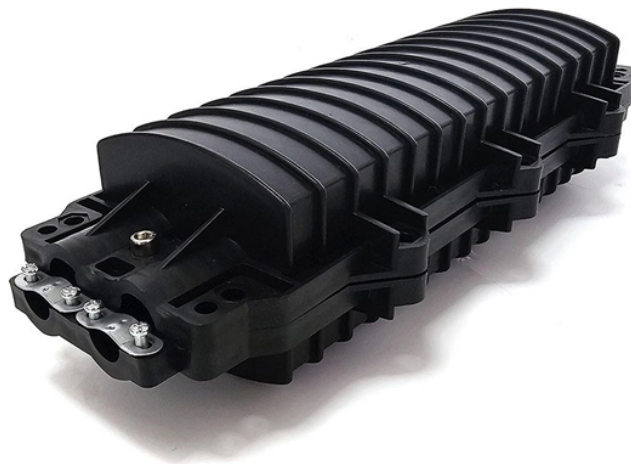

Lbx type distribution box

Lbx type distribution box

A commonly used distribution box contains doorbells, earth leakage devices, timers, or contact breakers. However, the distribution boxes have several sizes and designs suitable for ...

Two provided with box. One set provided with box. Dimensions are shown in mm (in.). (1) Replace x with 1 [1 m (3.28 ft)], 2 [2 m (6.56 ft)], 3 [3 m (9.84 ft)], 5 [5 m (16.40 ft)], or 10 [10 m (32.81 ft)] for standard ...

In the distribution box, commonly known as the distribution board or breaker panel, you'll find several critical components responsible for managing and distributing electrical power ...

Lex Products offers a full range of portable power distribution units including boxes, boards and panels, specifically engineered for indoor and outdoor use.