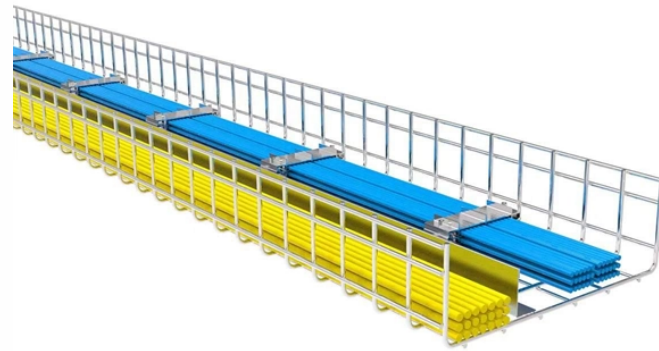

Latvian professional electrical distribution box supplier