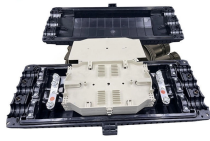

Add to bag KOPOS Cable trunking EKE 100X60_HD 98x61mm 2m white SKU: 367314301 Cable trunking KOPOS EKE 100X60_HD 98x61mm 2m PVC IP20 White In stock € 21.82 Add to bag

Robust wire mesh tray system — including Standard, C-Mesh, G-Mesh, Z-Mesh, Mini Mesh and CLX³ Smart variants. Performa range mesh tray catalogue with full technical specifications. Complete ...