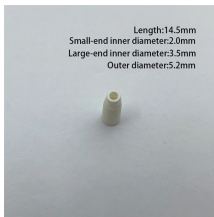

Latvian LX 5 connector anti-tracking manufacturer direct supply

Latvian LX 5 connector anti-tracking manufacturer direct supply

Hyoptic LX.5 fiber connector is a high density LX5 patch cables. It offers the advantage of E-2000™ while needing half of the space and is therefore used in applications, where density is very high.

The LX.5 connector, based on the 1.25 mm ferrule technology, is the only standardized SFF connector filling the gap between high packing density and safety due to its metal shutter.

RS is the leading provider of industrial and electronic solutions. Secure online ordering, technical support and fast delivery.