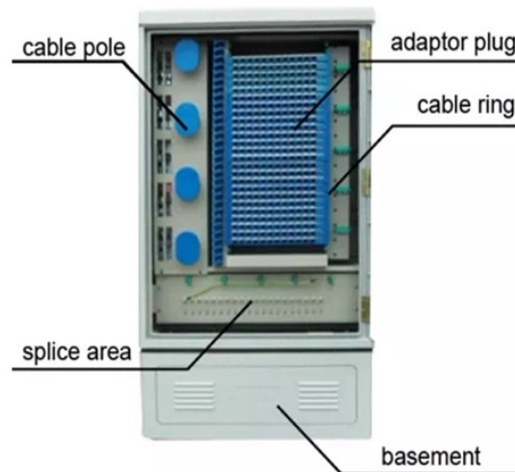

Latvian LX 5 connector anti-tracking manufacturer direct supply

Latvian LX 5 connector anti-tracking manufacturer direct supply

Hyoptic LX.5 fiber connector is a high density LX5 patch cables. It offers the advantage of E-2000™ while needing half of the space and is therefore used in applications, where density is very high.

The LX.5 connector, based on the 1.25 mm ferrule technology, is the only standardized SFF connector filling the gap between high packing density and safety due to its metal shutter.

RS is the leading provider of industrial and electronic solutions. Secure online ordering, technical support and fast delivery.