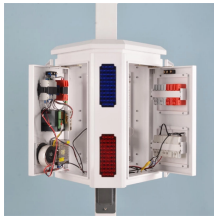

Latvian LX 5 connector anti-tracking manufacturer direct supply

Latvian LX 5 connector anti-tracking manufacturer direct supply

Hyoptic LX.5 fiber connector is a high density LX5 patch cables. It offers the advantage of E-2000™ while needing half of the space and is therefore used in applications, where density is very high.

The LX.5 connector, based on the 1.25 mm ferrule technology, is the only standardized SFF connector filling the gap between high packing density and safety due to its metal shutter.

RS is the leading provider of industrial and electronic solutions. Secure online ordering, technical support and fast delivery.