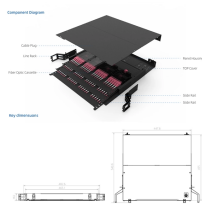

TB Fiber Optic Patchcord SC-SC APC 10m white - Price 12.92 €, Can be ordered 30 units Availability: 14 days after order approval Buy and get free shipping!