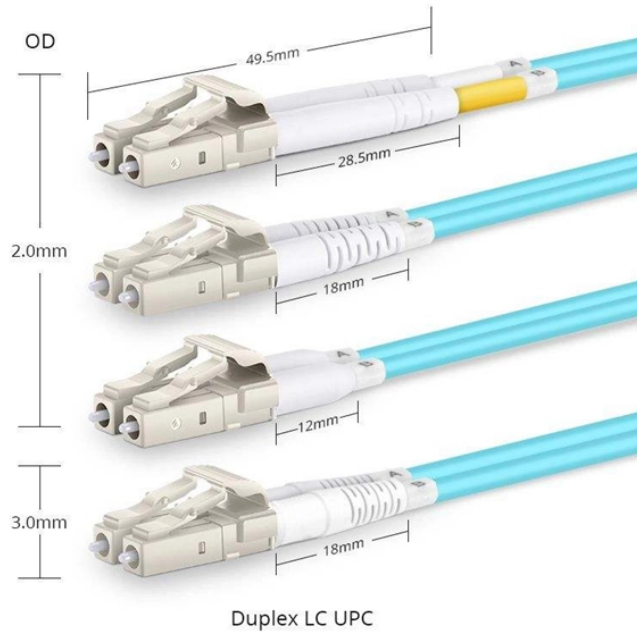

Latvian Fiber Optic Distribution Box 24 Cores

Latvian Fiber Optic Distribution Box 24 Cores

OTRANS is a leading fiber optic distribution box manufacturer. We offer a wide range of 1-24 core FDB boxes and ODF cabinets for indoor/outdoor FTTX deployment. Durable, IP65 rated, and easy to ...

24 Core fiber optic distribution box is able to hold up to 24 subscribers. It is used as a termination point for the feeder cable to connect with drop cable in FTTx network system. It integrates fiber splicing, ...

Description This distribution box terminates up to 2 fiber optic cables, offers spaces for splitters and up to 48 fusions, allocates 24 SC adapters and working under both indoor and outdoor environments. It ...

The FDB-24N3 is a robust IP55-rated fiber optic distribution box for FTTx networks, supporting 24-core splicing and 4x1:8 tube splitters for reliable indoor/outdoor connectivity.

FBR-11610 Fiber-Optic Distribution Box, 24-Core is a high quality product by Bud Industries used for electronic enclosure applications.