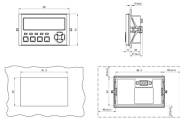

## Laser Diode Electronic Components

## Laser Diode Electronic Components

A laser diode (LD) is a semiconductor closely related to the light-emitting diode (LED) in form and function. However, they have distinct differences in their operation, characteristics, and ...