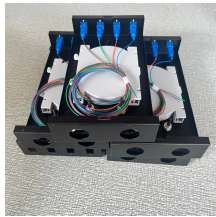

Shop DigiKey's large in-stock selection of Laser Diodes, Modules. View inventory, pricing and order now for same day shipping!