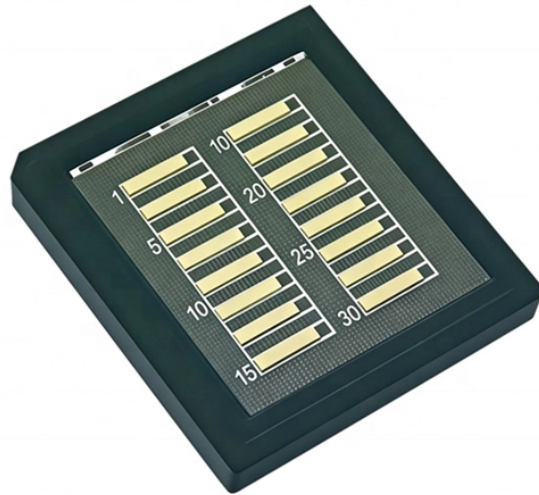

## Large Size Home Distribution Box

We manufacture and stock Distributions Boxes in various sizes from 3 outlets to 14 outlets:

The Champion Power Distribution Box is easy to transport and set up, thanks to its compact design and convenient carry handle. Whether you need to power multiple tools on a job site, run appliances ...