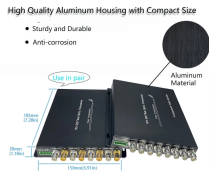

This optical switches buying guide provides technical background, comparison of major types, selection criteria, and an overview of suppliers.

Contact Us

For more information, pricing, or custom network solutions, please contact us:

Website: <https://www.hashherbcafe.co.za>

Email: hello@hashherbcafe.co.za

Phone: +27 63 814 7295

Address: 15 Galaxy Road, Linbro Business Park, Johannesburg, 2065, South Africa

This document is for informational purposes only. Specifications subject to change without notice.