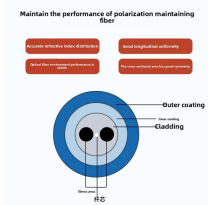

This publication is intended as a practical guide for the proper and safe* installation of cable ladder systems, cable tray systems, channel support systems and associated supports.